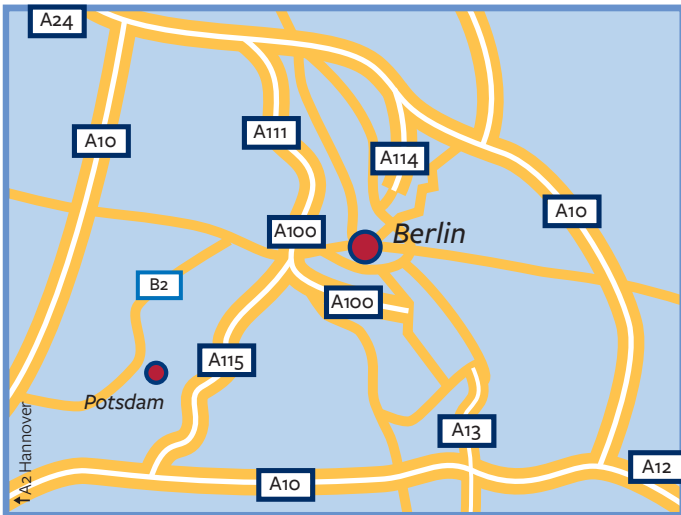

HOW TO FIND US

Arriving by car from the north (Hamburg):

- Take the A24 towards Berlin
- At the interchange, “Dreieck Havelland” take the A10 towards “Berlin Zentrum.”
- At the interchange “Dreieck Oranienburg” switch to the A111. Again, follow the signs for “Berlin Zentrum”
- From the A111 switch to A100 direction Leipzig
- From the A100 take the Kaiserdamm exit (Exit No. 7), turning right onto Knobelsdorffstraße, then right onto Sophie-Charlotten-Straße, and left onto Kaiserdamm
- At the Victory Tower roundabout (Siegessäule) take the first exit onto Hofjägerallee
- Turn left onto Tiergartenstraße
- Turn right onto Ben-Gurion-Straße (B1/B96)
- Turn left onto Potsdamer Platz

Arriving from the west (Hannover/Magdeburg)/ from south (Munich/Leipzig):

- Take the A9/A2 towards Berlin
- At the “Dreieck Werder” interchange take the A10 towards “Berlin Zentrum”
- At the “Dreieck Nuthetal” interchange take the A115, again following signs for “Berlin Zentrum”
- Watch for signs and switch to the A100 heading towards Hamburg
- From the A100 take the Kaiserdamm exit. Follow directions as described above.

Arriving from the south (Dresden):

- Take the A13 as far as the Schönefelder interchange
- At the Schönefelder interchange take the A113 (motorway still under construction)
- At the “Dreieck Treptow” interchange, switch to the B96 A Am Seegraben
- Turn right onto the B179, which is also called Waltersdorfer Chaussee
- Continue straight for approximately 3 kilometers.
- Turn right onto Stubenrauchstrasse
- Turn left onto the A113
- At the interchange “Dreieck Neukölln” take the A100
- Follow the A100 to Innsbrucker Platz
- Turn right onto the Hauptstraße
- Continue straight to Potsdamer Platz

By rail

Central station: one stop on the regional train to Potsdamer Platz (journey time 2 minutes)

By air

From Schönefeld airport: about 40 minutes by taxi
From Tegel airport: about 20 minutes by taxi

Parking