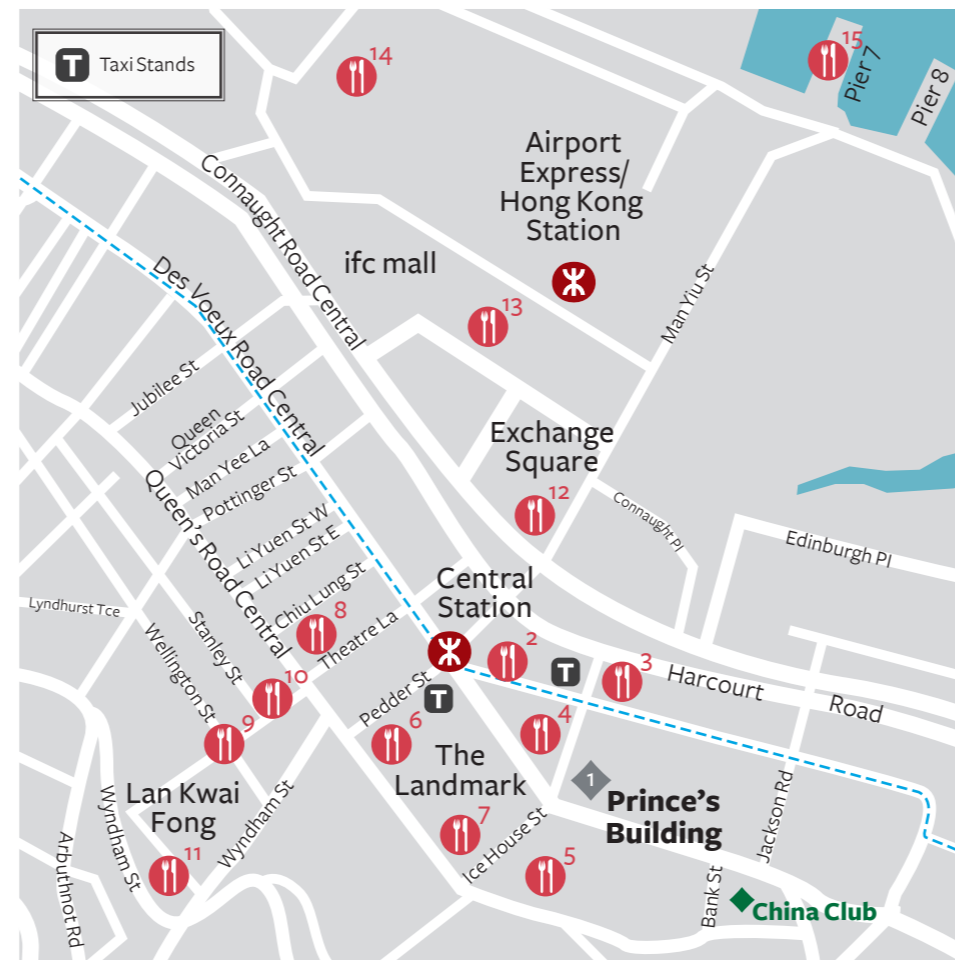

We hope you find this pocket map useful and look forward to seeing you in May!

The Mayer Brown JSM Intellectual Property Team

Useful Information

Cantonese phrases

Hello, How are you? .....nei ho ma? 你好嗎?
Good Morning. ....jou sahn 早晨
Goodbye. ....baai baai/joi gin 拜拜/再見
I'm fine. ....ngo gei hou 我幾好
Excuse me. ....mgoi 唔該
Yes. ....hai 係
No. ....mhai 唔係
Thank you very much. ....do je/mgoi 多謝/唔該
You're welcome. ....msai haak hei 唔使客氣
Do you speak English? .....nei sik ng sik gong ying man a? 你識唔識講英文呀?
I don't understand. ....ngo ng ming 我唔明
Bus. ....basi 巴士
Tram. ....dihn che 電車
How much is this? .....gei do chin a? 幾多錢呀?
That's too expensive! .....taai gwai la! 太貴啦!

Helpful Links

Hong Kong Tourism Board ..... www.discoverhongkong.com
GovHK..... www.info.gov.hk

Emergencies

Ambulance, Fire & Police 999

Central 中環

#	LOCATION	RESTAURANT	FOOD	PRICE
1	Prince's Building	• Sevva • Dot Cod	• Casual Drink/Fine Dining • British	• $$$$ • $$
2	Chater House	• Armani/Aqua	• Japanese/Italian	• $$
3	Mandarin Oriental Hotel	• Man Wah • Pierre	• Chinese/Dim Sum/Fine Dining • French/Fine Dining	• $$ • $$$$
4	Alexandra House	• 8 1/2 Otto e Mezzo BOMBANA • Peking Garden Restaurant	• Italian • Chinese/Dim Sum	• $$$$ • $$
5	The Galleria	• Island Tang	• Chinese/Dim Sum	• $$$
6	The Landmark	• Le Jardin de Joël Robuchon • ZUMA	• French/Fine Dining • Japanese/Fine Dining	• $$$$ • $$$
7	The Landmark Mandarin Oriental Hotel	• Amber • MO Bar	• French/Fine Dining • International/Bar/Casual Drink	• $$$ • $$
8	LHT Tower	• Lupa • Carnevino	• Italian • International/Steak House	• $$$$ • $$$
9	Wellington Street	• Yung Kee • Tsui Wah	• Chinese • Hong Kong Style	• $$$ • $
10	Stanley Street	• Luk Yu Tea House	• Chinese/Dim Sum	• $$$
11	Wyndham Street	• Dragon I • Azure	• International/Bar/Casual Drink • International	• $$ • $$$$
12	Exchange Square	• The Square • Shanghai Jade	• Chinese/Dim Sum • Chinese	• $$$ • $$
13	IFC Mall	• Isola Bar & Grill • Cuisine Cuisine	• Italian/Fine Dining • Chinese/Dim Sum/Fine Dining	• $$ • $$$
14	Four Seasons Hotel	• Caprice • Lung King Heen	• French/Fine Dining • Chinese/Fine Dining	• $$$$ • $$$$
15	Central Pier 7	• Watermark • Pier 7 Cafe & Bar	• Western • Western	• $$$$ • $