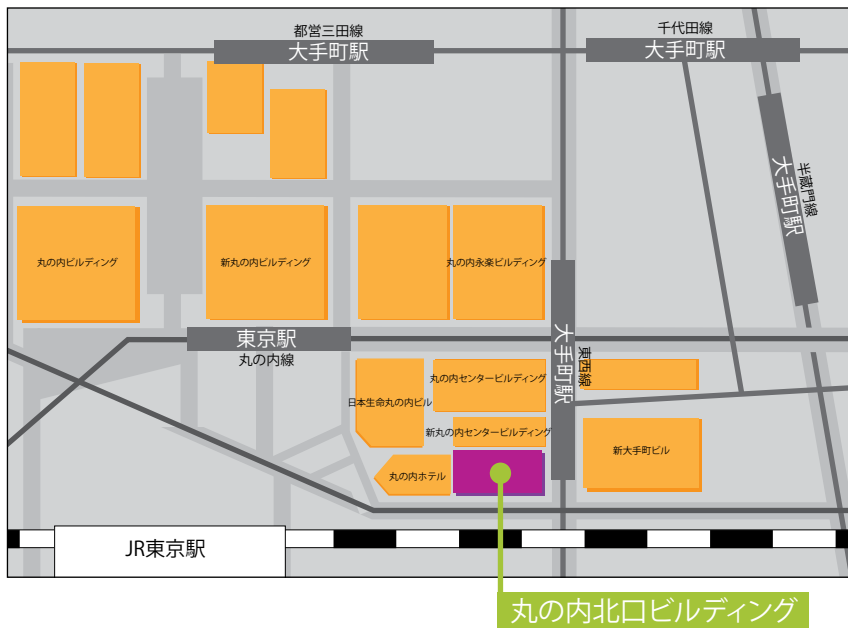

Mayer Brown GJB

Marunouchi Kitaguchi Building, 12th Floor

1-6-5 Marunouchi

Chiyoda-ku, Tokyo, 100-0005

TEL +81 3 4563 1400

FAX +81 3 4243 3954

Access:

Direct access to Otemachi Station on Tozai subway line

3 minutes walk from Tokyo Station on JR and Marunouchi subway lines

7 minutes walk from Otemachi Station on Chiyoda, Hanzomon and

Toei Mita subway lines

丸の内北口ビルディング

メイヤー・ブラウン外国法事務弁護士事務所

〒100-0005

東京都千代田区丸の内一丁目6番5号