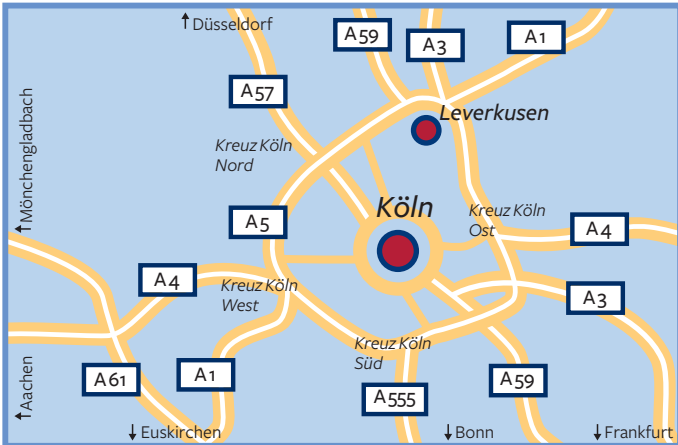

HOW TO FIND US

From the North

- at the “Köln-Nord” motorway junction take the A57 towards “Köln-Zentrum”
- after the motorway tunnel, take the 2nd exit towards “Zentrum”
- follow this road in the direction of the “Mediapark”; look for signs for parking garage “Mediapark”

From the South

- from the A3 towards “Köln-Zentrum / Zoobrücke”
- cross the “Zoobrücke” bridge
- carry on along “Innere Kanalstraße” for approx. 3 km
- make a u-turn shortly after passing the television tower on the left
- take the second right on to “Subbelrather Straße”
- follow this road in the direction of the “Mediapark”; look for signs for parking garage “Mediapark”

From the West

- at the “Köln-West” motorway junction leave the A4 and take the A1 towards “Dortmund, A1, Düsseldorf”
- at the “Köln-Nord” motorway junction leave the A1 and take the A57 towards “Köln-Zentrum”
- follow this road in the direction of the “Mediapark”; look for signs for parking garage “Mediapark”

The entrance to the parking garage can be found right behind the railway bridge. There you can stay on the right hand side to use the central “Mediapark” underground car park, or follow the signs to the “Köln-Turm” parking on the left.